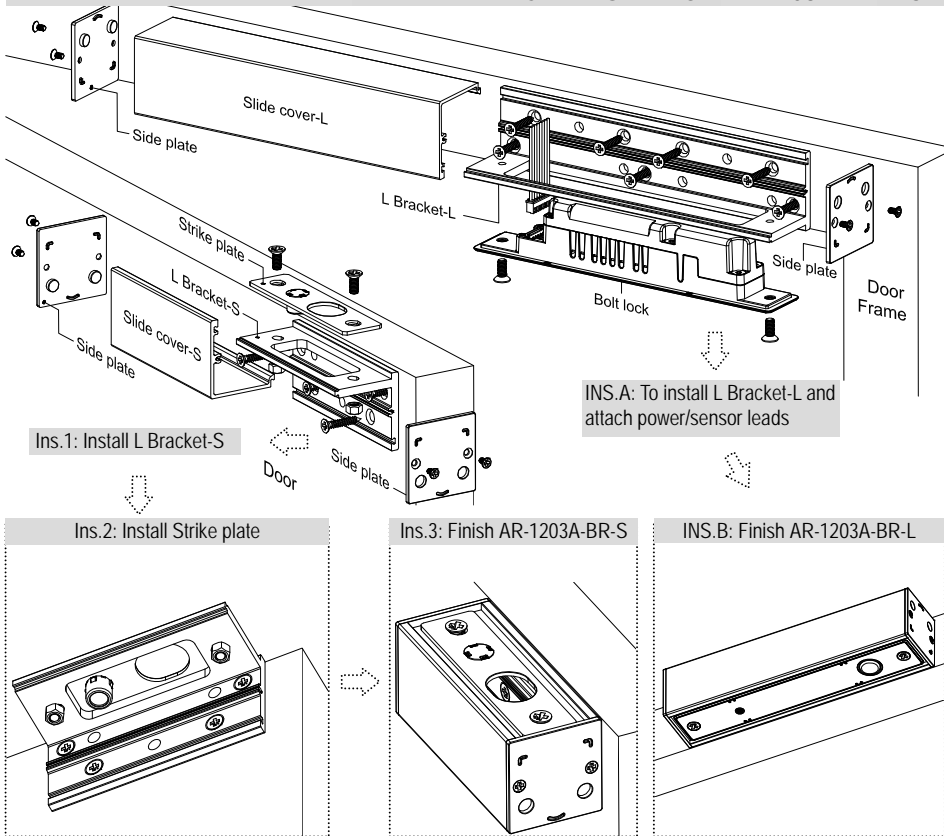

AR-1203A-BR HANGING BRACKET INSTALLATION INSTRUCTIONS

AR-1203A-BR DIMENSIONS & CONTENTS

THE REFERENCE DIAGRAM OF AR-1203A-BR INSTALLATION

- AR-1203A-BR:**
- AR-1203A-BR-L (Bolt lock)
 Size: 210L × 44.4W × 46H (mm)
 (8-1/4" × 1-3/4" × 1-13/16"H)
 - AR-1203A-BR-S (Strike plate)
 Size: 110.5L × 44.4W × 46H (mm)
 (4.35" × 1-3/4" × 1-13/16"H)
 Suitable for door crack width (h)
 1mm < h < 11.5mm

THE REFERENCE DIAGRAM OF AR-1203A-BR-S INSTALLATION