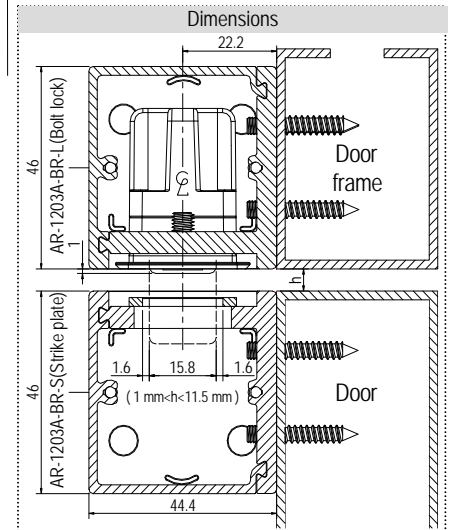

AR-1203A-BR HANGING BRACKET INSTALLATION INSTRUCTIONS

AR-1203A-BR DIMENSIONS & CONTENTS

THE REFERENCE DIAGRAM OF AR-1203A-BR INSTALLATION

- AR-1203A-BR:**
- AR-1203A-BR-L (Bolt lock)
 Size: 210L × 44.4W × 46H (mm)
 (8-1/4" × 1-3/4" × 1-13/16"H)
 - AR-1203A-BR-S (Strike plate)
 Size: 110.5L × 44.4W × 46H (mm)
 (4.35" × 1-3/4" × 1-13/16"H)
 Suitable for door crack width (h)
 1mm < h < 11.5mm

THE REFERENCE DIAGRAM OF AR-1203A-BR-S INSTALLATION