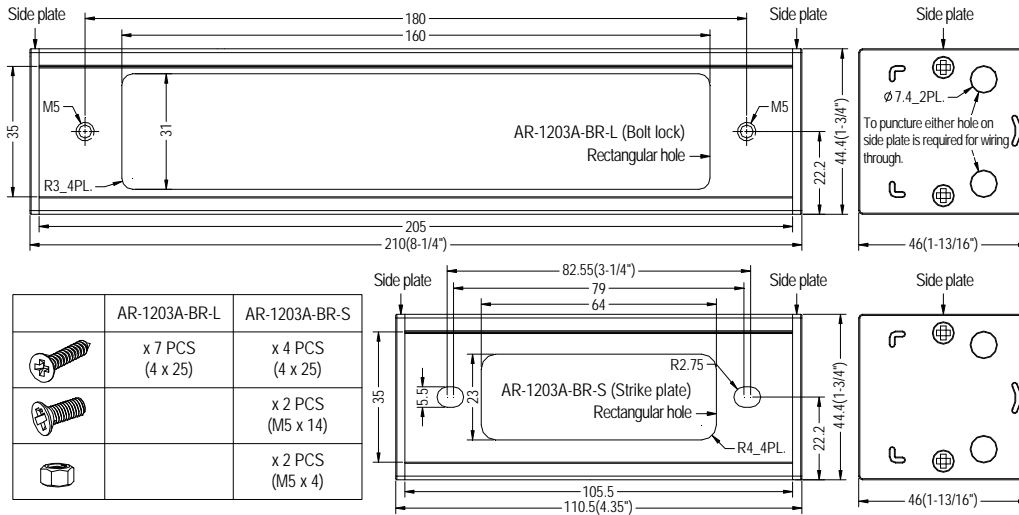

AR-1203A-BR HANGING BRACKET INSTALLATION INSTRUCTIONS

AR-1203A-BR DIMENSIONS & CONTENTS

THE REFERENCE DIAGRAM OF AR-1203A-BR INSTALLATION

- AR-1203A-BR:**
- AR-1203A-BR-L (Bolt lock)
 Size: 210L × 44.4W × 46H (mm)
 (8-1/4" × 1-3/4" × 1-13/16"H)
 - AR-1203A-BR-S (Strike plate)
 Size: 110.5L × 44.4W × 46H (mm)
 (4.35" × 1-3/4" × 1-13/16"H)
 Suitable for door crack width (h)
 1mm < h < 11.5mm

THE REFERENCE DIAGRAM OF AR-1203A-BR-S INSTALLATION